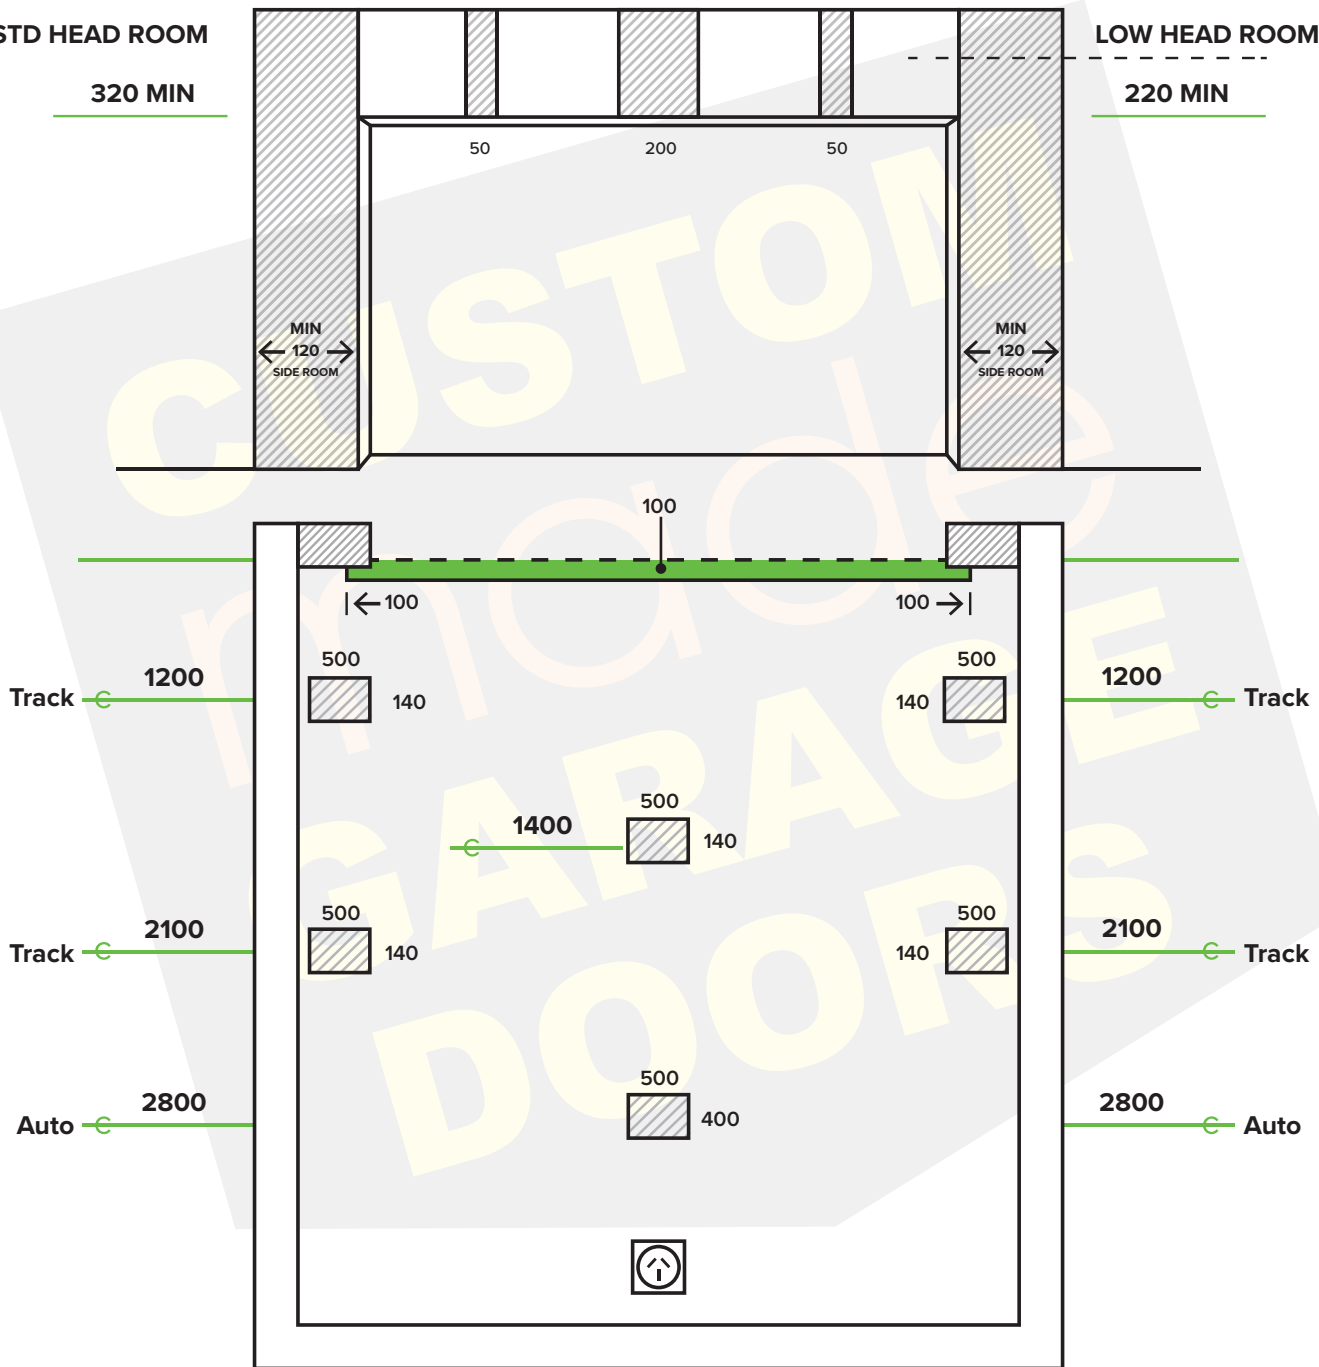

The Genuine Custom Made Garage Door Professionals

NORTH ISLAND • CHRISTCHURCH • SOUTHERN LAKES

FIXING DETAILS 2.0 – 2.2M HEIGHT

1400 ☺ ☺ ☺ 1400

STD HEAD ROOM
320 MIN

LOW HEAD ROOM
220 MIN

0800 661 366 • info@custommade.co.nz • www.custommade.co.nz