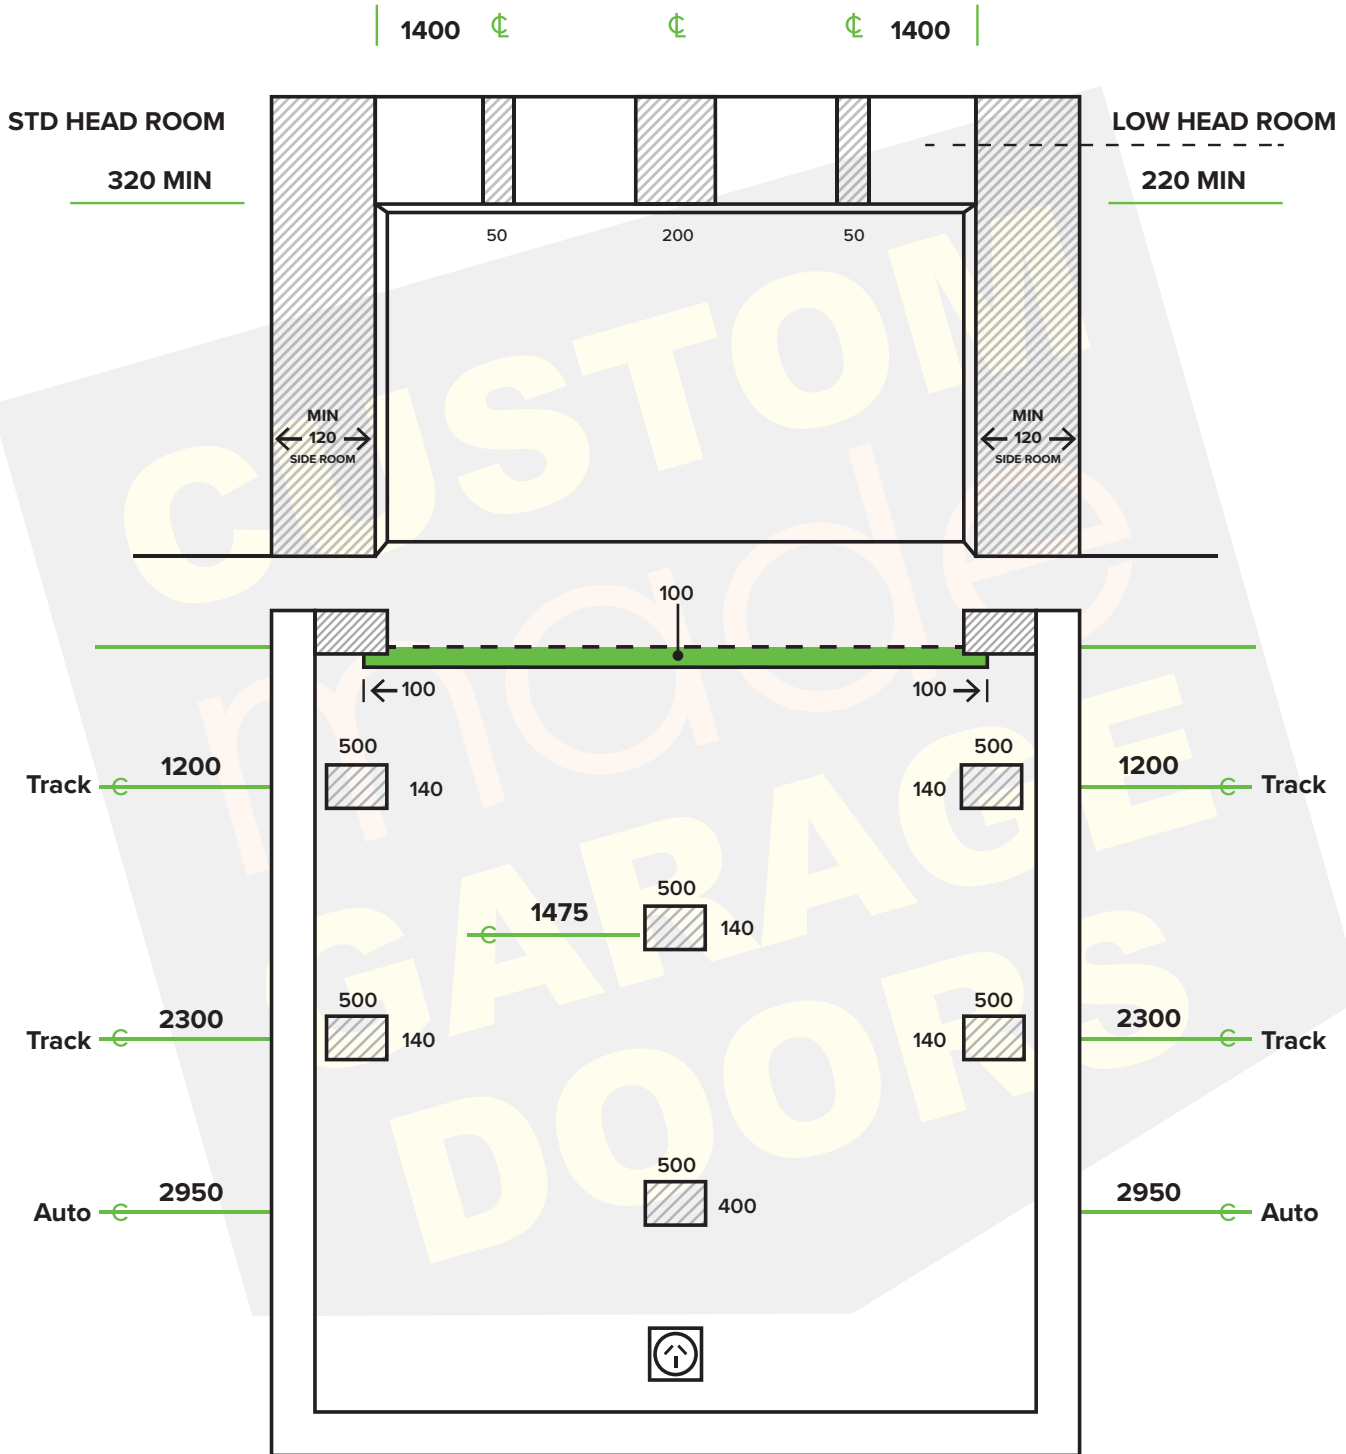

The Genuine Custom Made Garage Door Professionals

NORTH ISLAND • CHRISTCHURCH • SOUTHERN LAKES

FIXING DETAILS 2.2 – 2.5M HEIGHT

0800 661 366 • info@custommade.co.nz • www.custommade.co.nz