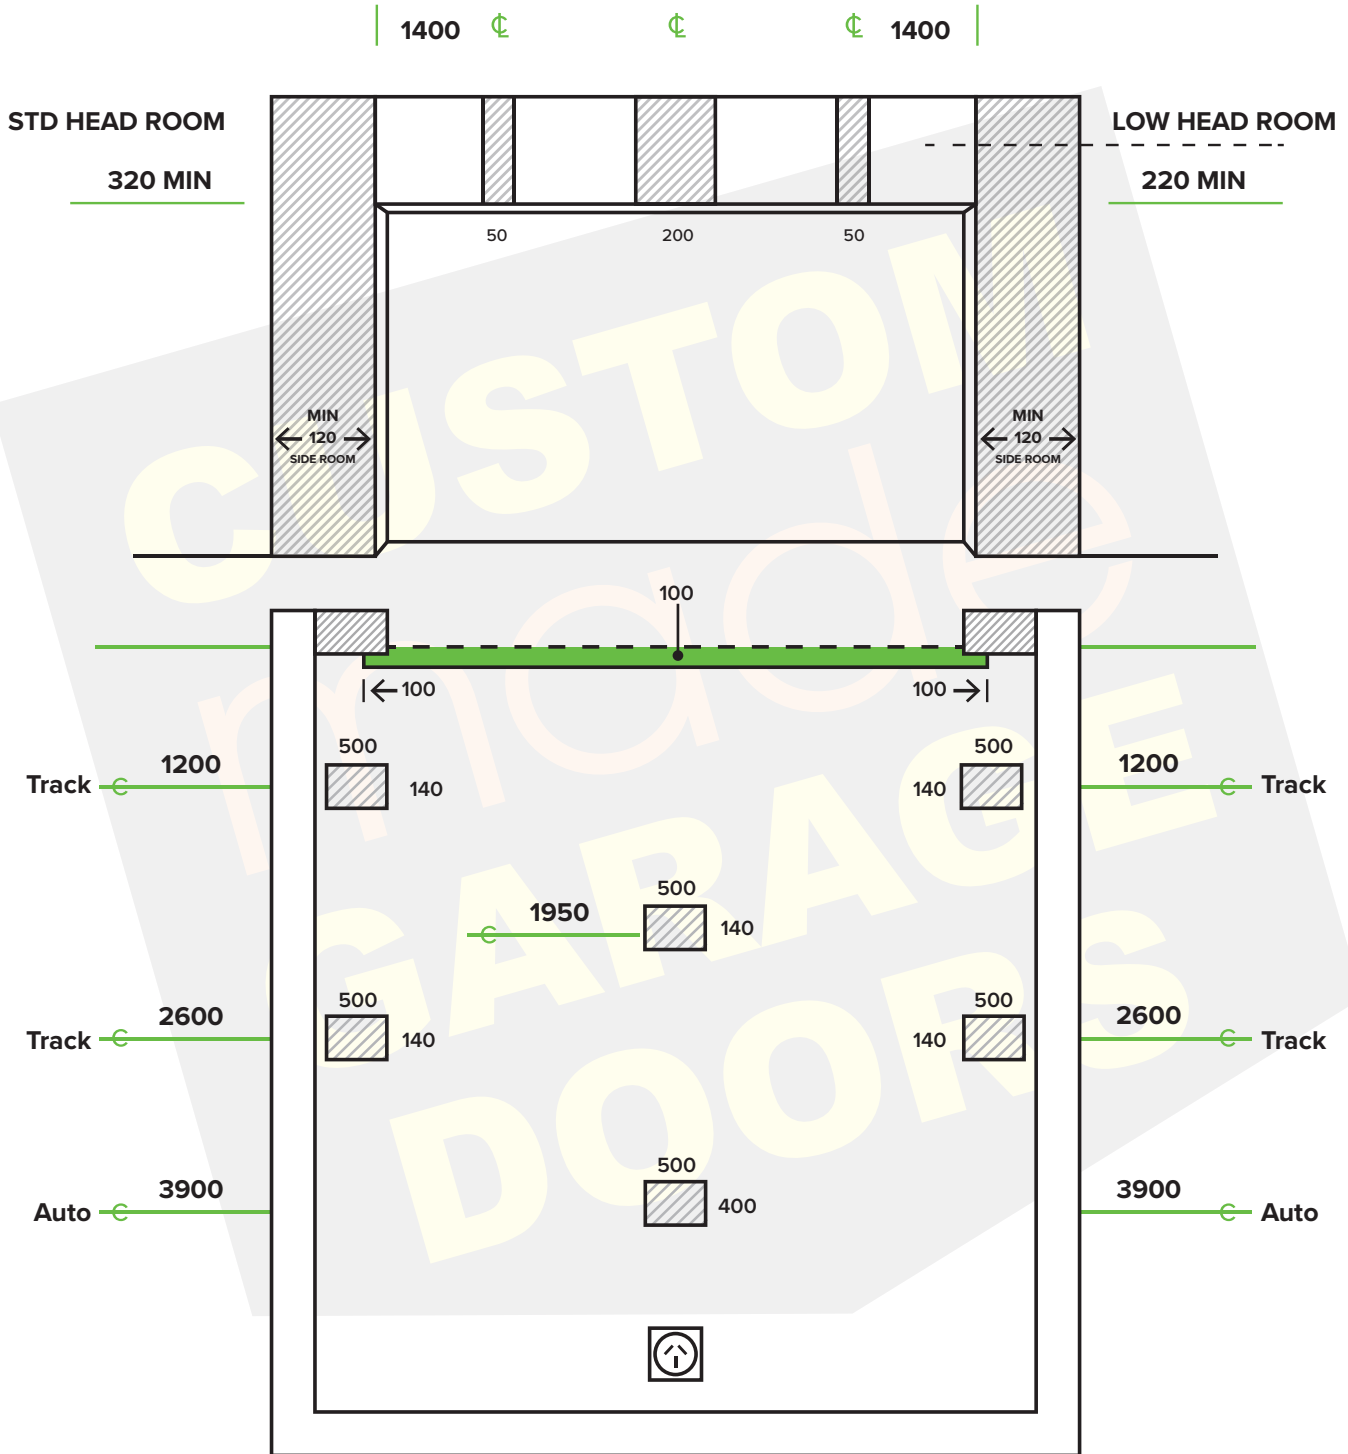

The Genuine Custom Made Garage Door Professionals

NORTH ISLAND • CHRISTCHURCH • SOUTHERN LAKES

**FIXING DETAILS 2.5 – 3.0M HEIGHT**

0800 661 366 • info@custommade.co.nz • www.custommade.co.nz